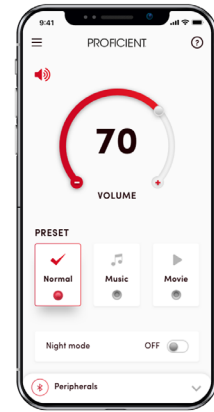

PROFICIENT.
Signature™
SERIES

SUB STATION APP

FEATURES

High-Power Amplifier - Our 1000W Active Driver is backed by a matching amplifier powering all the bass output in this subwoofer lineup.

High Back EMF Fiberglass Drivers - Ultrastrong Fiberglass cone with a huge motor force to battle the high pressures of small enclosures and their impact on the excursion of the woofer.

Flexibility - With the optional wireless audio kit you can place these subwoofers anywhere in a room to create an immersive listening experience.

Luxury Style - High-gloss lacquer finish in striking Piano Black coats a 1" MDF Cabinet. A subwoofer you'd be just as proud to show-off, as well as listen to.

Auto Setup - Easily setup and configure the EQ settings with the Sub Station app. Automatically correct for acoustic room anomalies, allowing for the maximum listening experience in any room environment for every listener.

GENERAL SPECIFICATIONS	FRS - 8	FRS - 10	FRS - 12
Woofer Size/Type	8" High-Excursion Fiberglass Cone	10" High-Excursion Fiberglass Cone	12" High-Excursion Fiberglass Cone
Power	1000W	1000W	1000W
Communication Type	Bluetooth Low Energy	Bluetooth Low Energy	Bluetooth Low Energy
Signal Input	RCA Line Level with Buffered Outputs	RCA Line Level with Buffered Outputs	RCA Line Level with Buffered Outputs
Frequency Response	24-200Hz	24-200Hz	20-200Hz
Dimensions	10.3" x 10.7" x 11.1" (261.6 x 271.8 x 281.94mm)	12.2" x 12.6" x 13" (310 x 320 x 330mm)	13.8" x 14.2" x 14.6" (350.5 x 360.7 x 370.8mm)
Weight	22.5 lbs / 10.2 Kg	34.6 lbs / 15.7 Kg	41.9 lbs / 19 Kg
Warranty	2 Year	2 Year	2 Year

PROFICIENT.

www.proficientaudio.com